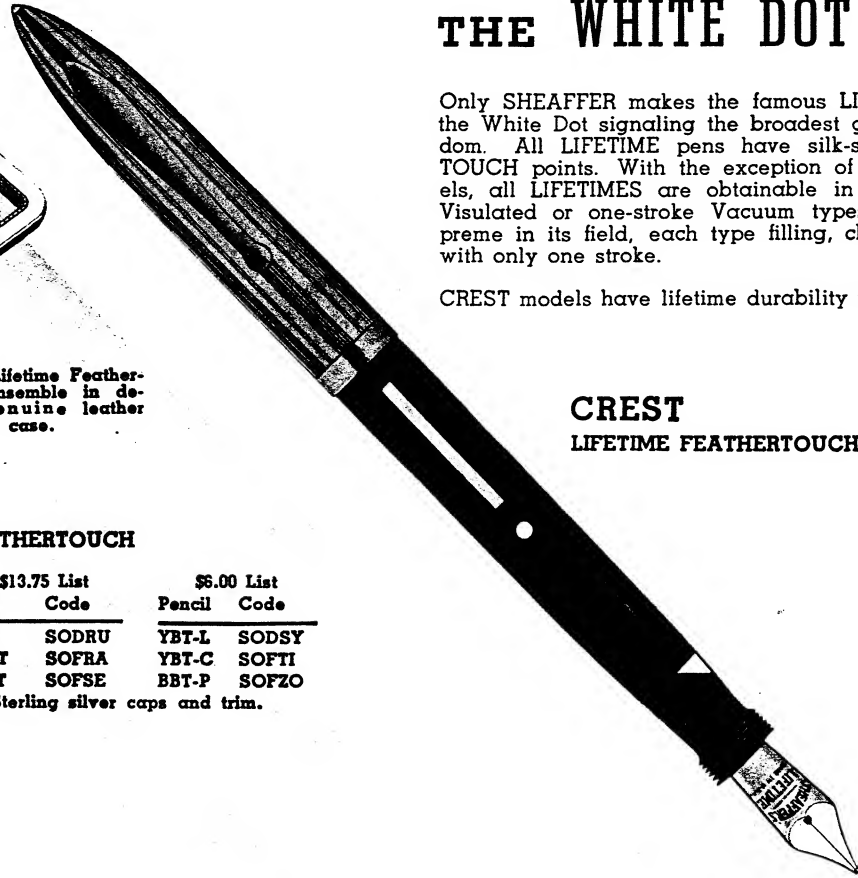

CREST Lifetime Feather-touch ensemble in deluxe, genuine leather case.

CREST
LIFETIME FEATHERTOUCH

CREST LIFETIME FEATHERTOUCH

Visulated—(Lever Style)

Color	$19.75 List		$13.75 List		$6.00 List	
	Ensemble	Code	Pen	Code	Pencil	Code
Black	2YL2	SODPO	47T	SODRU	YBT-L	SODSY
Golden Brown	2YC2	SOFMU	C47T	SOFRA	YBT-C	SOFTI
*Gray Pearl	2BP2	SOFYG	P47T	SOFSE	BBT-P	SOFZO

*All Gray Pearl models supplied with Sterling silver caps and trim.